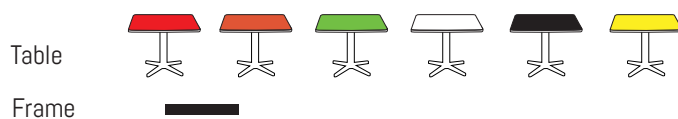

ROOTS[®]

syona
design meets comfort

Cafeteria Series

syonaroots.com

CAFETERIA Series

Pluto

A simple design that offers sophistication, comfort and vivid colour to the atmosphere.

Product	L x W x H (mm)	Weight (kg)	Seat Height (mm)
Pluto Chair	540 X 497 X 805	4.1	450

Cafeteria Round Table

Durability and Stability are key features of this Table. Designed with a Pre-laminated particle board & stain - resistant material.

Product	L x W x H (mm)	Weight (kg)
Table - Round	900 (Dia.) X 725	20.4

Cafeteria Square Table

Sturdy and long lasting with smooth contours for a fine finish. Stain resistant, Pre-laminated particle board.

Product	L x W x H (mm)	Weight (kg)
Table - Square	900 X 900 X 725	24.2